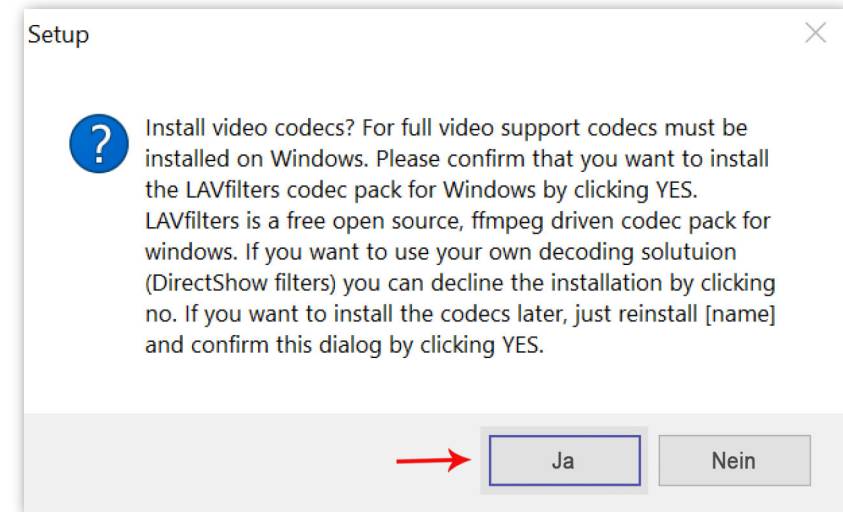

Binwees

Manual/Installation

Windows 7-10

Double-click the downloaded .exe-file to run install Binwees. Follow the instructions to install the software. With the first installation of Binwees the following note will show up:

'This is an indication that you are installing software that has been downloaded from the Internet'. For security reasons, Windows warns us about this. Binwees will be remembered by Windows when you update the software. Just click on 'more information'.

The message in the window will change. Click on 'Run anyway'.

Later in the installation the following dialog will appear, indicating the installation of the LAV filter. We recommend clicking 'Yes' to install the video filter, so that Binwees is able to play many conventional video formats. Only click 'No' if you are sure that your computer has already installed similar codecs.