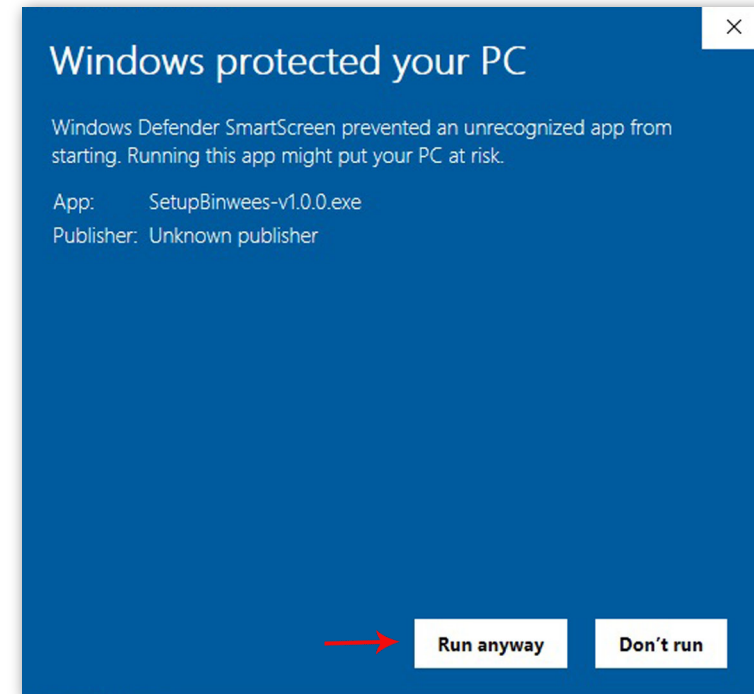

Binwees

Manual/Installation

Windows 7-10

Double-click the downloaded .exe-file to run install Binwees. Follow the instructions to install the software. With the first installation of Binwees the following note will show up:

'This is an indication that you are installing software that has been downloaded from the Internet'. For security reasons, Windows warns us about this. Binwees will be remembered by Windows when you update the software. Just click on 'more information'.

The message in the window will change. Click on 'Run anyway'.

Later in the installation the following dialog will appear, indicating the installation of the LAV filter. We recommend clicking 'Yes' to install the video filter, so that Binwees is able to play many conventional video formats. Only click 'No' if you are sure that your computer has already installed similar codecs.